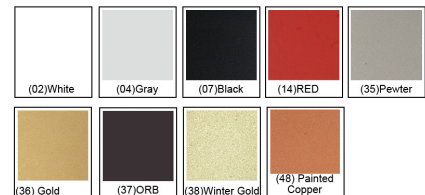

Recessed White Glass Lens

MX 2260-02

W:17.25" H:5.25" w/ 8' Clear Cord
Finish: White
Lamps: 3x60W (M)

Finish Options

- MX 2260-02 (White)
- MX 2260-0702 (Black / White)
- MX 2260-0736 (Black / Gold)

Painted Finishes